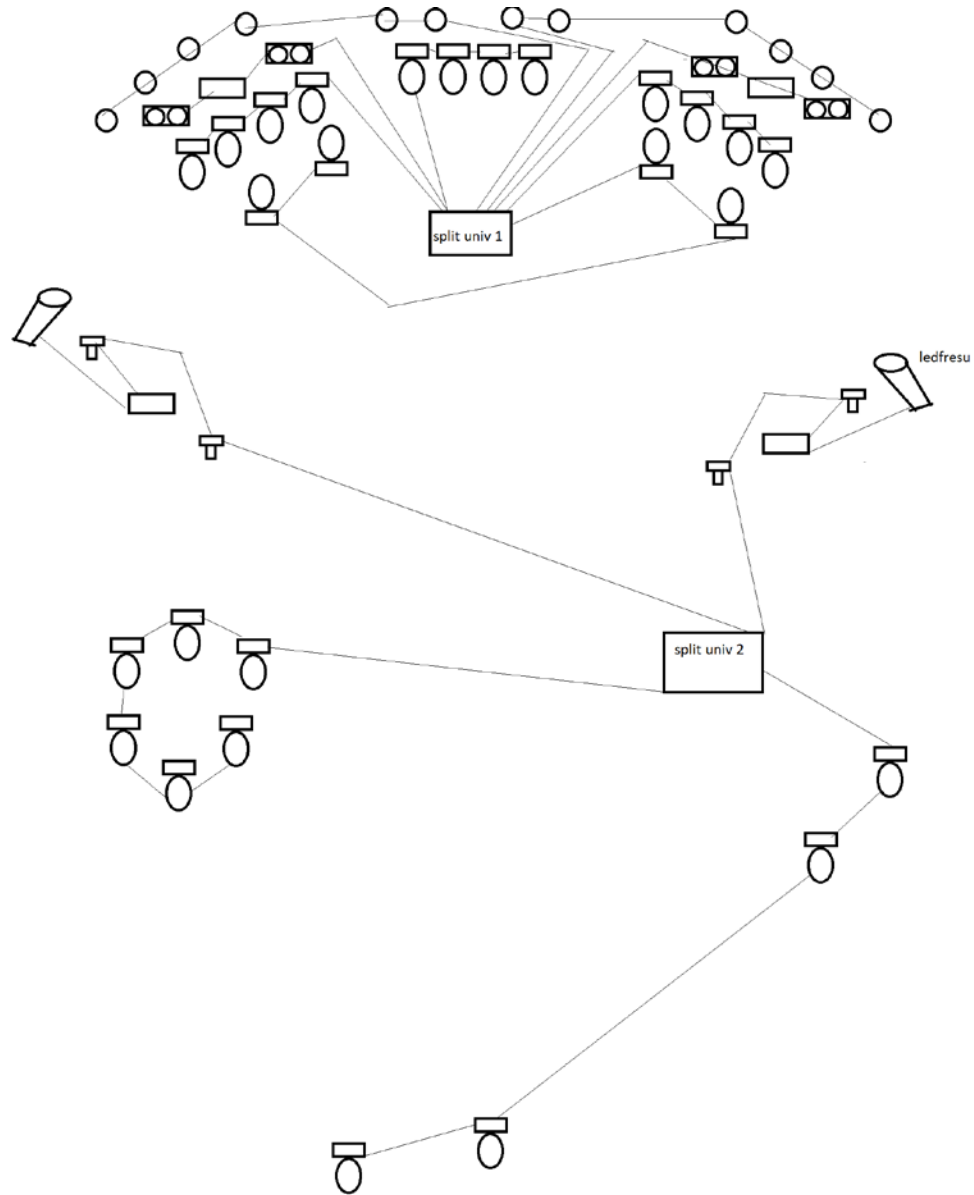

## univ 1

- 1 - 4 x evora lattia
- 2 - 4x evora center
- 3 - 4x evora stage right
- 4 - 4x evora stage left
- 5 - 6 x ledj ledpar stage right
- 6 - 6 x ledj ledpar stage left
- 7 - 2 x cob blinder + 1 x plasma 3000 strobe stage right
- 8 - 2 x cob blinder + 1 x plasma 3000 strobe stage left

## univ2

- 1 - 2 x robe ledbeam 150 + led fresu + plasma 3000 strobe stage right
- 2 - 2 x robe ledbeam 150 + led fresu + plasma 3000 strobe stage left
- 3 - 6 x evora ympyrätrussi
- 4 - 4 x evora muut tanssilattian wehkeet
- 5 - talon logo, pöytien valot yms